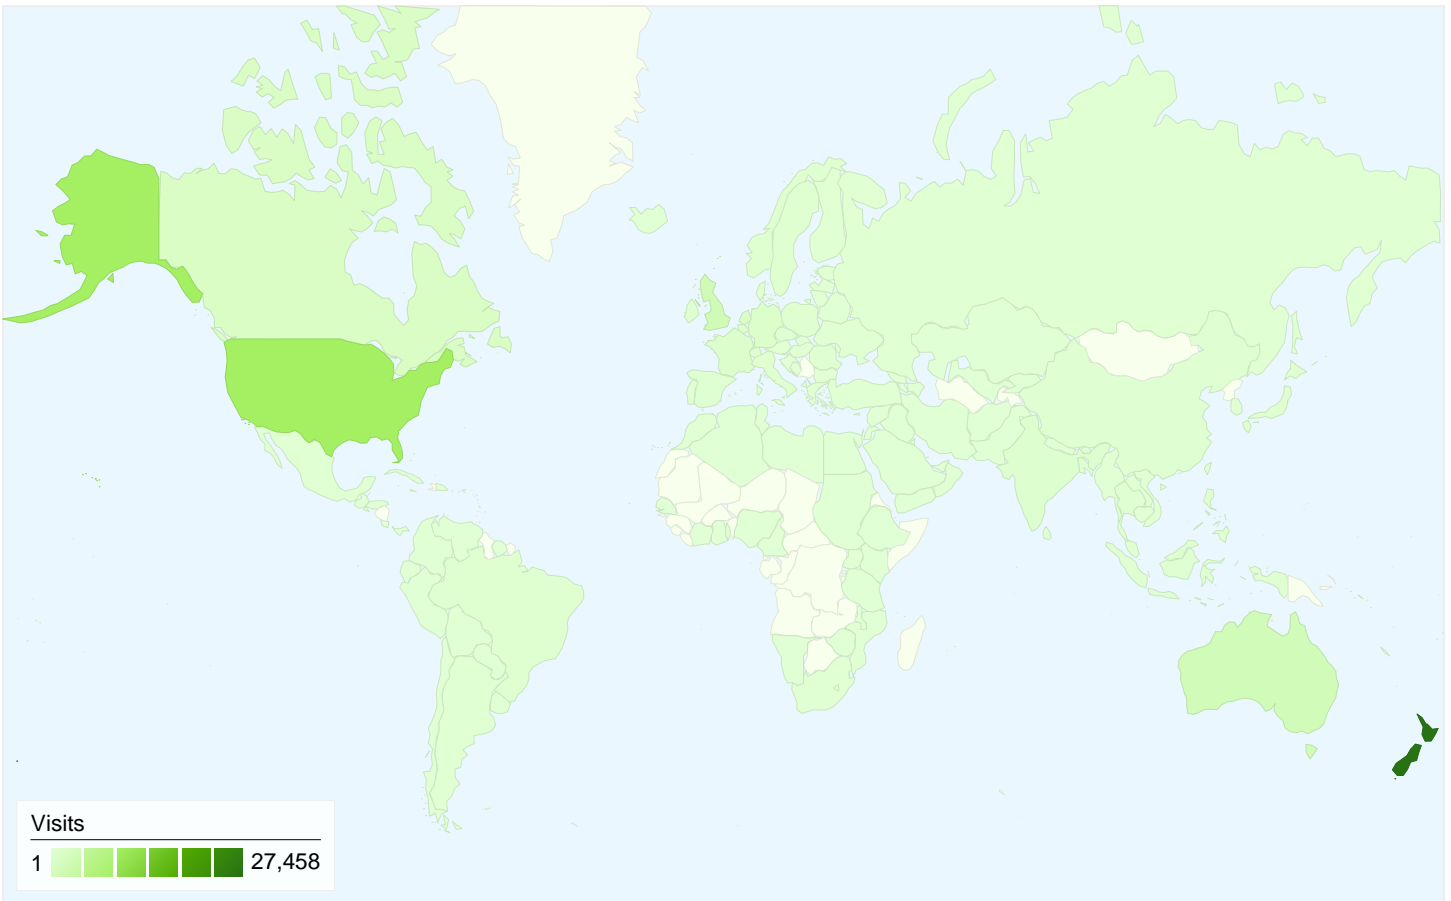

Site Usage

53,805 Visits

72.01% Bounce Rate

93,198 Pageviews

00:01:29 Avg. Time on Site

1.73 Pages/Visit

78.44% % New Visits

Visitors Overview

Visitors
42,711

Map Overlay world

Time on Site for all visitors

Avg. Time on Site
00:01:29

42,711 people visited this site

53,805 Visits

42,711 Absolute Unique Visitors

93,198 Pageviews

53,805 visits came from 161 countries/territories

Site Usage

Country/Territory	Visits	Pages/Visit	Avg. Time on Site	% New Visits	Bounce Rate
Visits 53,805 % of Site Total: 100.00%	Pages/Visit 1.73 Site Avg: 1.73 (0.00%)	Avg. Time on Site 00:01:29 Site Avg: 00:01:29 (0.00%)	% New Visits 78.57% Site Avg: 78.44% (0.16%)	Bounce Rate 72.01% Site Avg: 72.01% (0.00%)	
New Zealand	27,458	2.05	00:02:07	68.21%	65.56%
United States	9,264	1.40	00:00:39	88.70%	78.39%
United Kingdom	2,498	1.39	00:00:54	89.79%	81.06%
Australia	2,334	1.56	00:01:17	82.86%	73.99%
Canada	1,216	1.35	00:00:51	88.24%	80.26%
Netherlands	913	1.65	00:01:08	93.98%	66.59%
Germany	751	1.35	00:00:41	93.08%	81.09%
France	638	1.81	00:00:57	94.51%	63.95%
Belgium	486	1.57	00:00:39	96.30%	67.28%

India	478	1.27	00:00:36	91.00%	84.73%
					1 - 10 of 161

Time on Site for all visitors

Mar 1, 2009 - Jul 18, 2009

Comparing to: Site

00:01:29 Avg. Time on Site

Mar 1, 2009 - Mar 7, 2009	00:01:17
Mar 8, 2009 - Mar 14, 2009	00:01:14
Mar 15, 2009 - Mar 21, 2009	00:01:14
Mar 22, 2009 - Mar 28, 2009	00:01:00
Mar 29, 2009 - Apr 4, 2009	00:00:54
Apr 5, 2009 - Apr 11, 2009	00:01:05
Apr 12, 2009 - Apr 18, 2009	00:00:52
Apr 19, 2009 - Apr 25, 2009	00:01:08
Apr 26, 2009 - May 2, 2009	00:01:08
May 3, 2009 - May 9, 2009	00:01:28
May 10, 2009 - May 16, 2009	00:00:58
May 17, 2009 - May 23, 2009	00:01:00
May 24, 2009 - May 30, 2009	00:01:23
May 31, 2009 - Jun 6, 2009	00:01:13
Jun 7, 2009 - Jun 13, 2009	00:01:30
Jun 14, 2009 - Jun 20, 2009	00:01:40
Jun 21, 2009 - Jun 27, 2009	00:01:42
Jun 28, 2009 - Jul 4, 2009	00:02:01
Jul 5, 2009 - Jul 11, 2009	00:01:43
Jul 12, 2009 - Jul 18, 2009	00:02:05