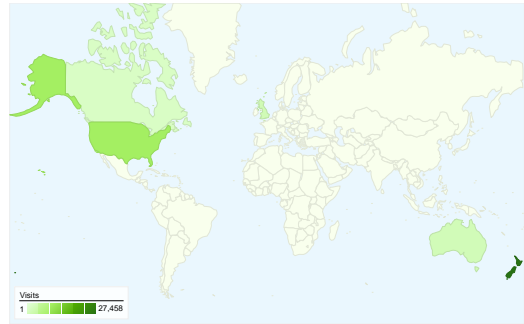

Site Usage

53,805 Visits

72.01% Bounce Rate

93,198 Pageviews

00:01:29 Avg. Time on Site

1.73 Pages/Visit

78.44% % New Visits

Visitors Overview

Visitors
42,711

Map Overlay world

Time on Site for all visitors

Avg. Time on Site
00:01:29

42,711 people visited this site

53,805 Visits

42,711 Absolute Unique Visitors

93,198 Pageviews

53,805 visits came from 161 countries/territories

Site Usage

Country/Territory	Visits	Pages/Visit	Avg. Time on Site	% New Visits	Bounce Rate
Visits 53,805 % of Site Total: 100.00%	Pages/Visit 1.73 Site Avg: 1.73 (0.00%)	Avg. Time on Site 00:01:29 Site Avg: 00:01:29 (0.00%)	% New Visits 78.57% Site Avg: 78.44% (0.16%)	Bounce Rate 72.01% Site Avg: 72.01% (0.00%)	
New Zealand	27,458	2.05	00:02:07	68.21%	65.56%
United States	9,264	1.40	00:00:39	88.70%	78.39%
United Kingdom	2,498	1.39	00:00:54	89.79%	81.06%
Australia	2,334	1.56	00:01:17	82.86%	73.99%
Canada	1,216	1.35	00:00:51	88.24%	80.26%
Netherlands	913	1.65	00:01:08	93.98%	66.59%
Germany	751	1.35	00:00:41	93.08%	81.09%
France	638	1.81	00:00:57	94.51%	63.95%
Belgium	486	1.57	00:00:39	96.30%	67.28%