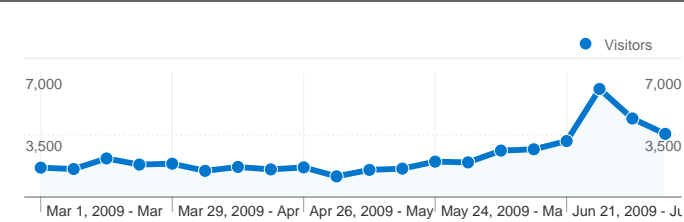

Site Usage

53,805 Visits

72.01% Bounce Rate

93,198 Pageviews

00:01:29 Avg. Time on Site

1.73 Pages/Visit

78.44% % New Visits

Visitors Overview

Visitors
42,711

Map Overlay world

Time on Site for all visitors

Avg. Time on Site
00:01:29

42,711 people visited this site

53,805 Visits

42,711 Absolute Unique Visitors

93,198 Pageviews

53,805 visits came from 161 countries/territories

Site Usage

Country/Territory	Visits	Pages/Visit	Avg. Time on Site	% New Visits	Bounce Rate
Visits 53,805 % of Site Total: 100.00%	Pages/Visit 1.73 Site Avg: 1.73 (0.00%)	Avg. Time on Site 00:01:29 Site Avg: 00:01:29 (0.00%)	% New Visits 78.57% Site Avg: 78.44% (0.16%)	Bounce Rate 72.01% Site Avg: 72.01% (0.00%)	
New Zealand	27,458	2.05	00:02:07	68.21%	65.56%
United States	9,264	1.40	00:00:39	88.70%	78.39%
United Kingdom	2,498	1.39	00:00:54	89.79%	81.06%
Australia	2,334	1.56	00:01:17	82.86%	73.99%
Canada	1,216	1.35	00:00:51	88.24%	80.26%
Netherlands	913	1.65	00:01:08	93.98%	66.59%
Germany	751	1.35	00:00:41	93.08%	81.09%
France	638	1.81	00:00:57	94.51%	63.95%
Belgium	486	1.57	00:00:39	96.30%	67.28%