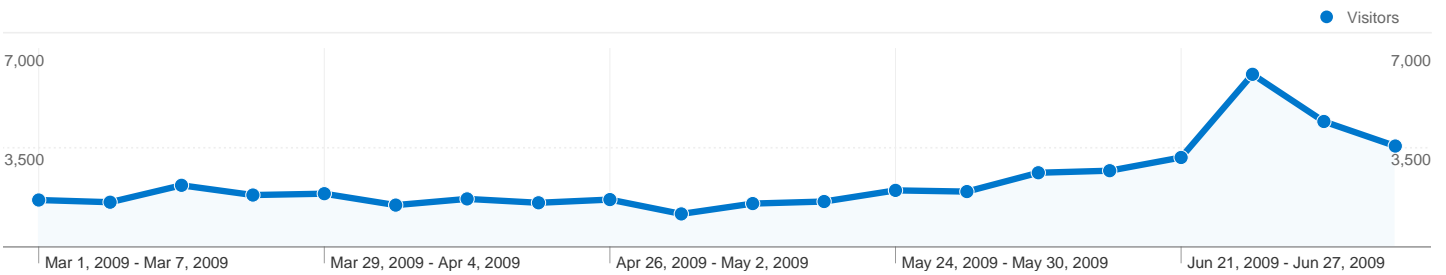

Site Usage

53,805 Visits

72.01% Bounce Rate

93,198 Pageviews

00:01:29 Avg. Time on Site

1.73 Pages/Visit

78.44% % New Visits

Visitors Overview

Visitors
42,711

Map Overlay world

Time on Site for all visitors

Avg. Time on Site
00:01:29

42,711 people visited this site

53,805 Visits

42,711 Absolute Unique Visitors

93,198 Pageviews

53,805 visits came from 161 countries/territories

Site Usage

Country/Territory	Visits	Pages/Visit	Avg. Time on Site	% New Visits	Bounce Rate
Visits 53,805 % of Site Total: 100.00%	Pages/Visit 1.73 Site Avg: 1.73 (0.00%)	Avg. Time on Site 00:01:29 Site Avg: 00:01:29 (0.00%)	% New Visits 78.57% Site Avg: 78.44% (0.16%)	Bounce Rate 72.01% Site Avg: 72.01% (0.00%)	
New Zealand	27,458	2.05	00:02:07	68.21%	65.56%
United States	9,264	1.40	00:00:39	88.70%	78.39%
United Kingdom	2,498	1.39	00:00:54	89.79%	81.06%
Australia	2,334	1.56	00:01:17	82.86%	73.99%
Canada	1,216	1.35	00:00:51	88.24%	80.26%
Netherlands	913	1.65	00:01:08	93.98%	66.59%
Germany	751	1.35	00:00:41	93.08%	81.09%
France	638	1.81	00:00:57	94.51%	63.95%
Belgium	486	1.57	00:00:39	96.30%	67.28%