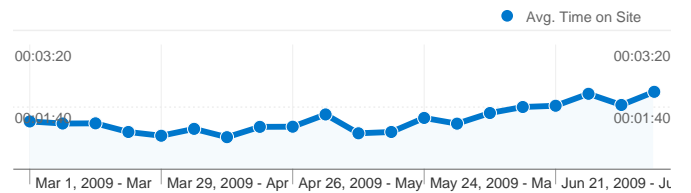

Site Usage

53,805 Visits

72.01% Bounce Rate

93,198 Pageviews

00:01:29 Avg. Time on Site

1.73 Pages/Visit

78.44% % New Visits

Visitors Overview

Visitors
42,711

Map Overlay world

Time on Site for all visitors

Avg. Time on Site
00:01:29

42,711 people visited this site

53,805 Visits

42,711 Absolute Unique Visitors

93,198 Pageviews

53,805 visits came from 161 countries/territories

Site Usage

Country/Territory	Visits	Pages/Visit	Avg. Time on Site	% New Visits	Bounce Rate
Visits 53,805 % of Site Total: 100.00%	Pages/Visit 1.73 Site Avg: 1.73 (0.00%)	Avg. Time on Site 00:01:29 Site Avg: 00:01:29 (0.00%)	% New Visits 78.57% Site Avg: 78.44% (0.16%)	Bounce Rate 72.01% Site Avg: 72.01% (0.00%)	
New Zealand	27,458	2.05	00:02:07	68.21%	65.56%
United States	9,264	1.40	00:00:39	88.70%	78.39%
United Kingdom	2,498	1.39	00:00:54	89.79%	81.06%
Australia	2,334	1.56	00:01:17	82.86%	73.99%
Canada	1,216	1.35	00:00:51	88.24%	80.26%
Netherlands	913	1.65	00:01:08	93.98%	66.59%
Germany	751	1.35	00:00:41	93.08%	81.09%
France	638	1.81	00:00:57	94.51%	63.95%
Belgium	486	1.57	00:00:39	96.30%	67.28%

India	478	1.27	00:00:36	91.00%	84.73%
					1 - 10 of 161

Time on Site for all visitors

Mar 1, 2009 - Jul 18, 2009

Comparing to: Site

00:01:29 Avg. Time on Site

Mar 1, 2009 - Mar 7, 2009	00:01:17
Mar 8, 2009 - Mar 14, 2009	00:01:14
Mar 15, 2009 - Mar 21, 2009	00:01:14
Mar 22, 2009 - Mar 28, 2009	00:01:00
Mar 29, 2009 - Apr 4, 2009	00:00:54
Apr 5, 2009 - Apr 11, 2009	00:01:05
Apr 12, 2009 - Apr 18, 2009	00:00:52
Apr 19, 2009 - Apr 25, 2009	00:01:08
Apr 26, 2009 - May 2, 2009	00:01:08
May 3, 2009 - May 9, 2009	00:01:28
May 10, 2009 - May 16, 2009	00:00:58
May 17, 2009 - May 23, 2009	00:01:00
May 24, 2009 - May 30, 2009	00:01:23
May 31, 2009 - Jun 6, 2009	00:01:13
Jun 7, 2009 - Jun 13, 2009	00:01:30
Jun 14, 2009 - Jun 20, 2009	00:01:40
Jun 21, 2009 - Jun 27, 2009	00:01:42
Jun 28, 2009 - Jul 4, 2009	00:02:01
Jul 5, 2009 - Jul 11, 2009	00:01:43
Jul 12, 2009 - Jul 18, 2009	00:02:05